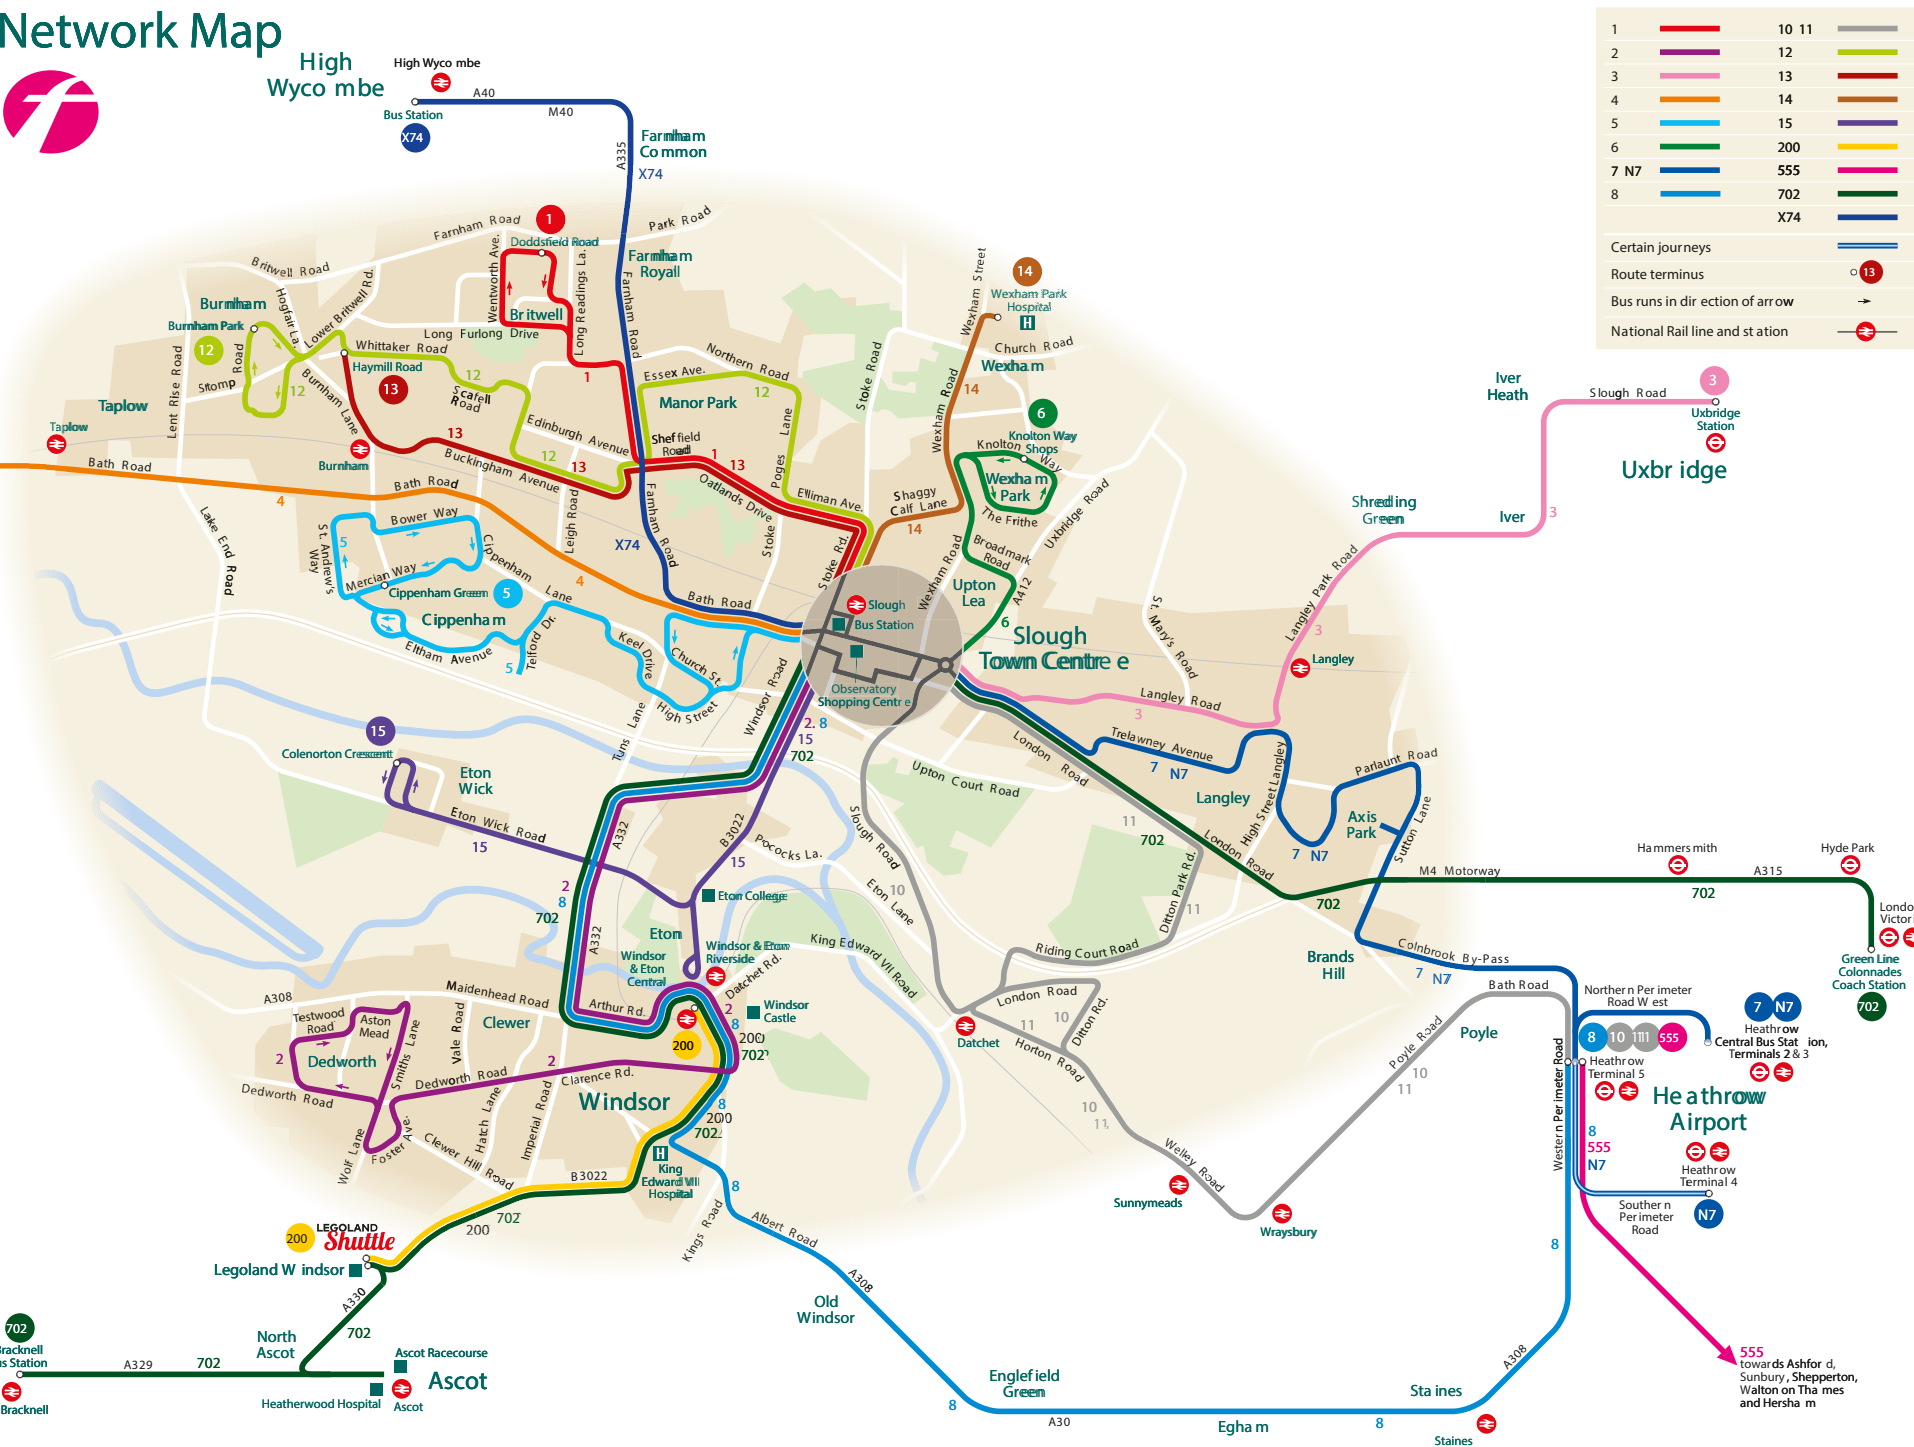

Slough Network Map

Maidenhead

4
Frascati Way
4
Maidenhead

Bracknell

702
Bracknell Bus Station
702
Bracknell

1	10	11
2	12	
3	13	
4	14	
5	15	
6	200	
7 N7	555	
8	702	
	X74	

Certain journeys

Route terminus

Bus runs in dir ection of arrow

National Rail line and station

3
Uxbridge Station
Uxbridge
Iver Heath
Iver
Shredding Green
Langley
Langley Park Road

702
Hammersmith
Hyde Park
London Victoria
Green Line Colonnades Coach Station

Heathrow Airport
Heathrow Central Bus Station, Terminals 2 & 3
Heathrow Terminal 5
Heathrow Terminal 4
Southern Perimeter Road

555 towards Ashford, Sunbury, Shepperton, Walton on Thames and Hersham